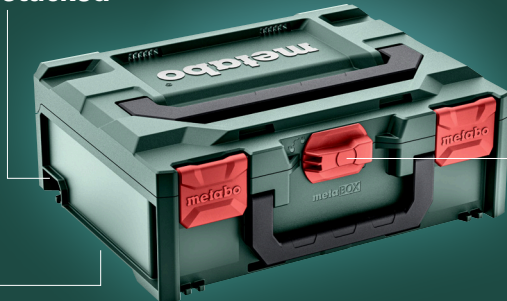

metabo

X benefits.
1 System.

NEW

meta **BOX**

The solution for workshop, transport and construction site.

Can be stacked

Can be coupled

Robust

- Maximum load 275.5 lbs / 125 kg
- Protection against dirt and moisture IP43
- Everything stored safely

Workshop

Transport

Construction site

Empty (see next page for Inlays)

System width 1
15.6" / 396 mm

metaBOX 118
Dimensions: 15.6" x 11.6" x 4.6"
(empty)
Order No. 626885000